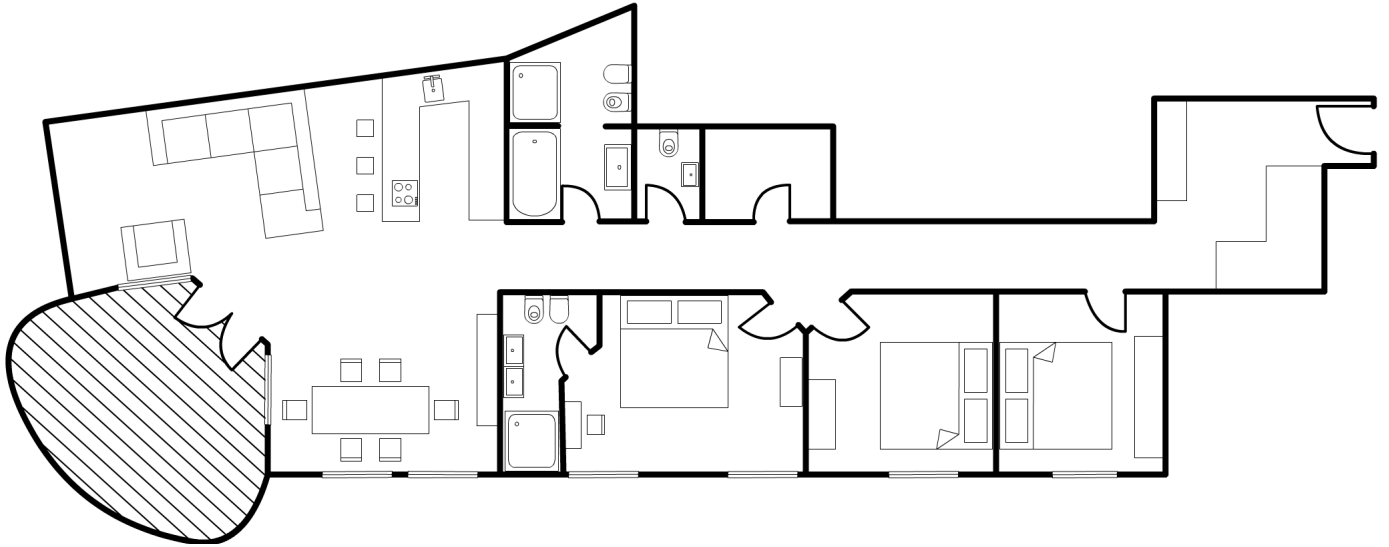

Layout

Do you have any questions?

We would be happy to advise you on your search for a suitable apartment. To book your accommodation, please call us or make a non-binding inquiry using our form:

<https://www.furnished-apartment-berlin.de/monteverest/>

If you have any further questions about the property, please contact us by phone.

mail@furnished-apartment-berlin.de

+49 152 55 444 552