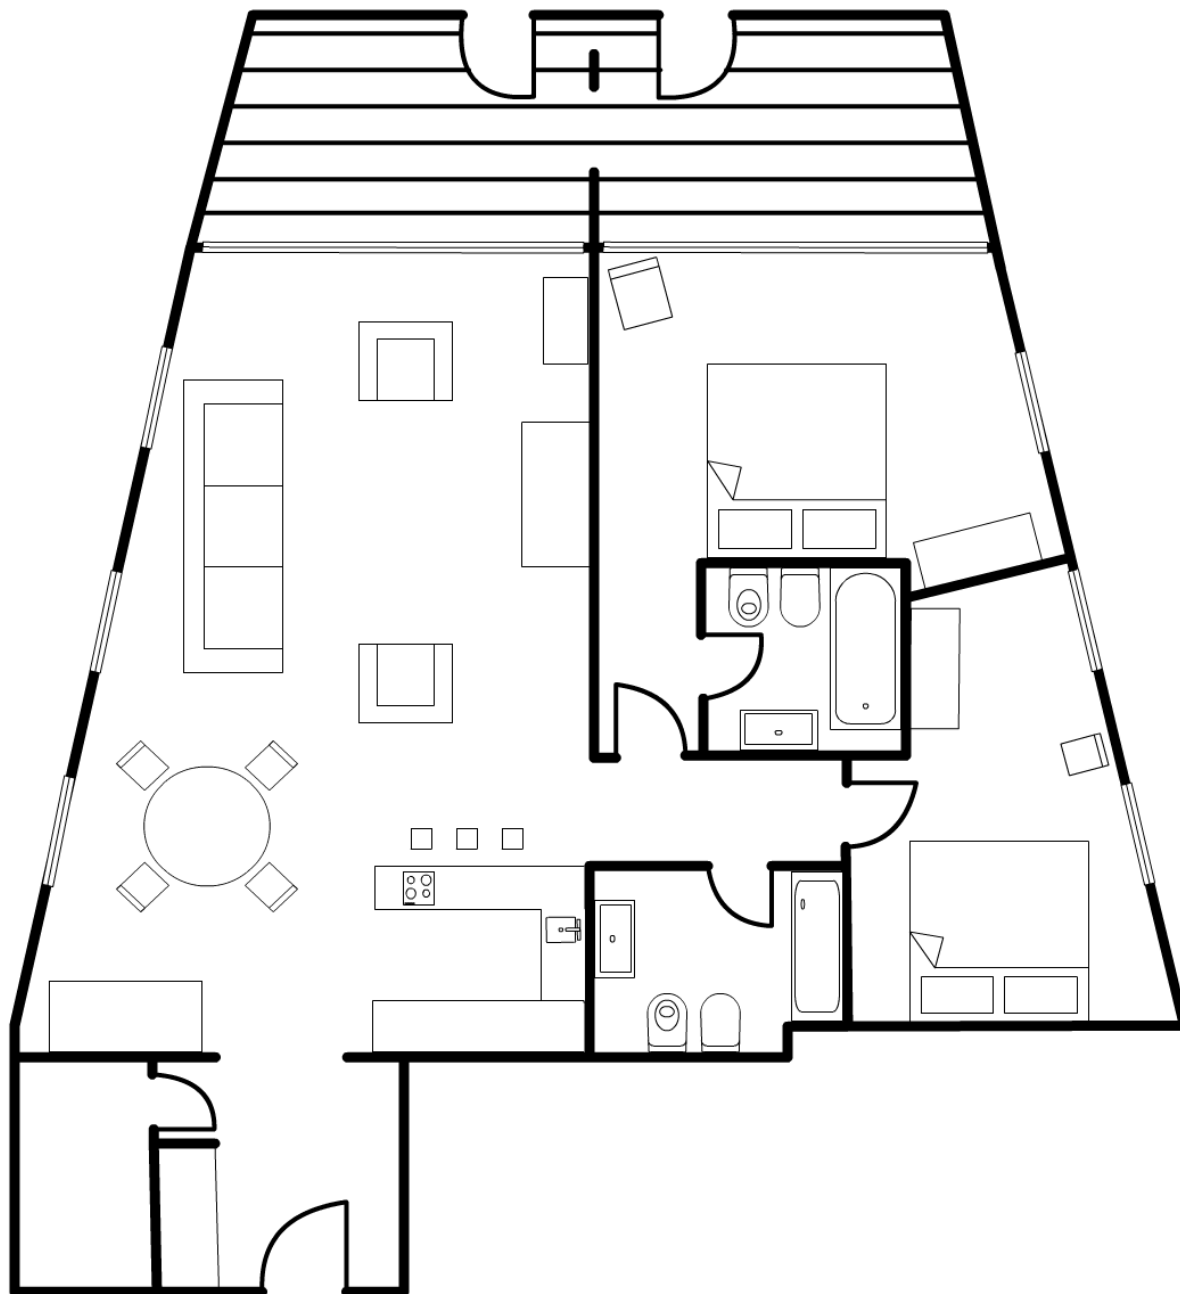

Layout

Do you have any questions?

We would be happy to advise you on your search for a suitable apartment. To book your accommodation, please call us or make a non-binding inquiry using our form:

<https://www.furnished-apartment-berlin.de/montcalm/>

If you have any further questions about the property, please contact us by phone.

mail@furnished-apartment-berlin.de

+49 152 55 444 552