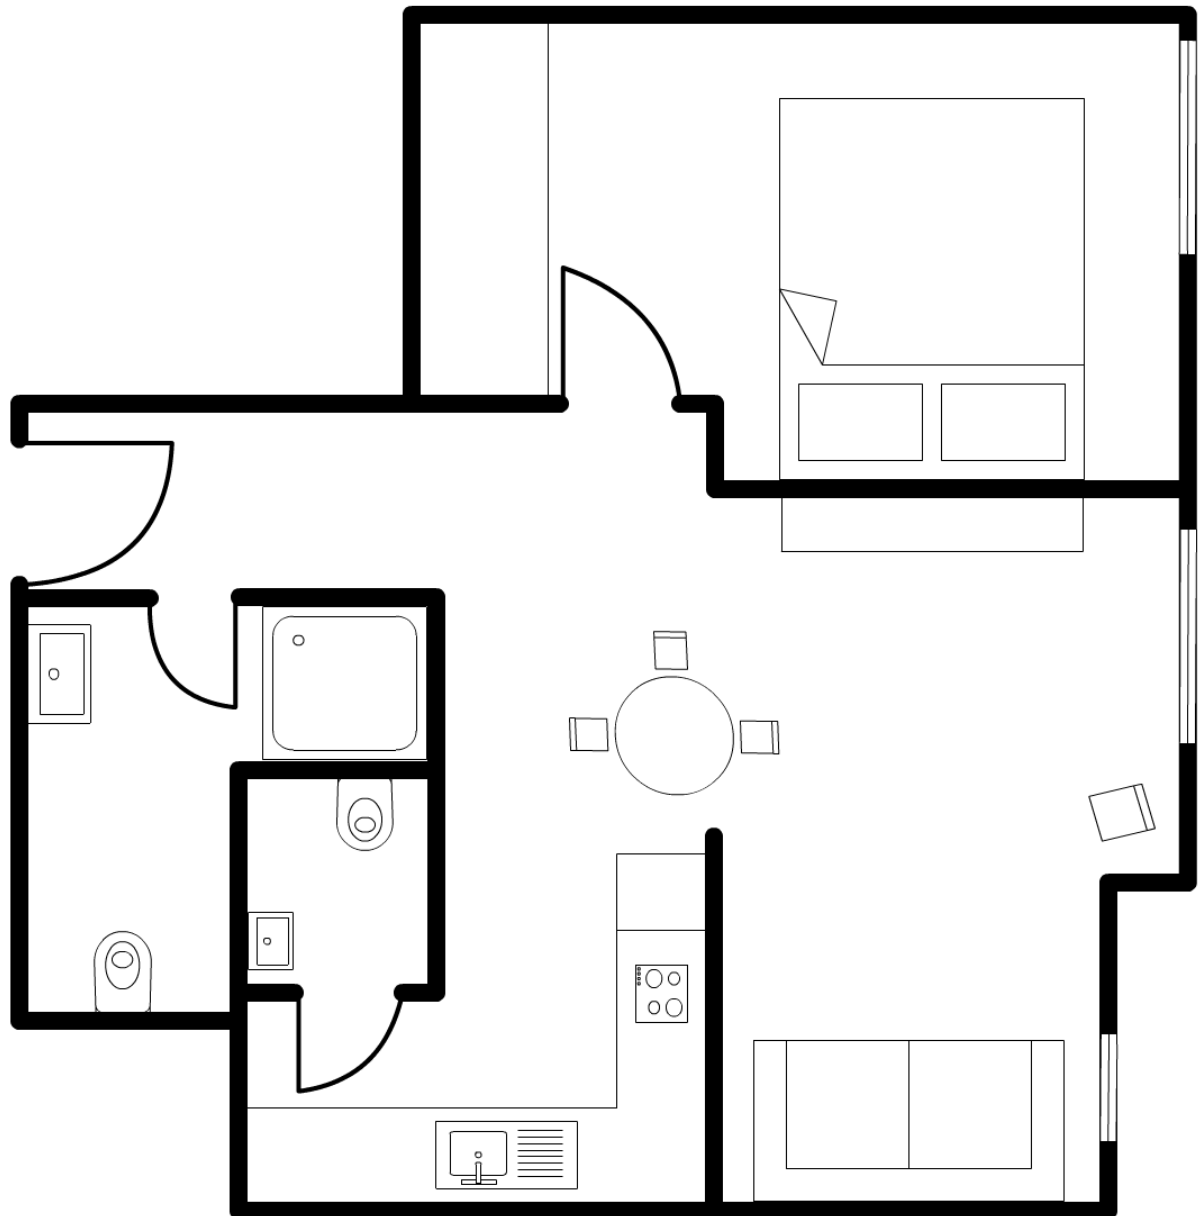

Layout

Do you have any questions?

We would be happy to advise you on your search for a suitable apartment. To book your accommodation, please call us or make a non-binding inquiry using our form:

<https://www.furnished-apartment-berlin.de/montelbrus/>

If you have any further questions about the property, please contact us by phone.

mail@furnished-apartment-berlin.de

+49 152 55 444 552